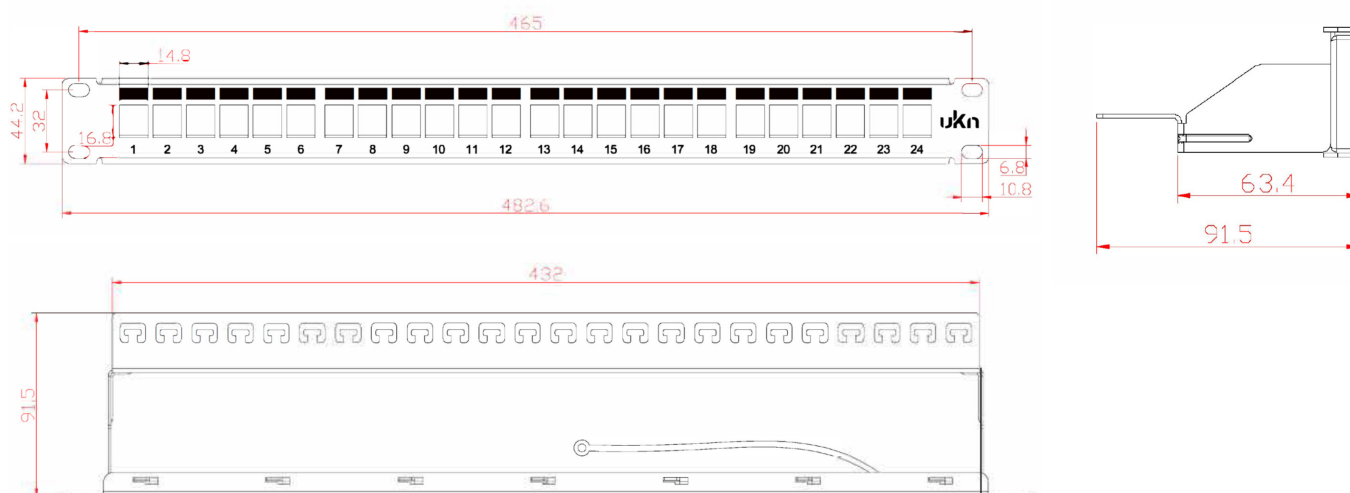

KJP1UBEF

Patch panel 19 inches 1U 24 ports RJ45 Keystones

UNIK ✓

- ✓ Elegant and unique design
- ✓ Front automatic grounding
- ✓ Label holders for fast identification
- ✓ Integrated rear support bar

UNDERSTAND THE PURPOSE

This 19-inch patch panel is designed for optimal organization and installation, offering integrated label holders and a rear support bar. It houses 24 Keystone jacks, either shielded or unshielded, enabling versatile network configurations. Safety is prioritized through an automatic grounding feature, facilitated by a galvanized front plate that contacts the rack.

The panel's durability is ensured with high-quality materials, promising reliable service over time. Furthermore, user-friendly port identification is made possible with label holders and screen-printed numbers from 1 to 24.

DISCOVER THE STRUCTURE

Size : (L)482mm x (l)43.8mm x (P)90.5mm

Materials : Steel, glavanized steel

www.unikkern.com

This document is confidential and is the property of Syskern. The document may not be copied or modified in any other form, in whole or in part, without written permission. The specifications in this document are not binding and are subject to change without notice.